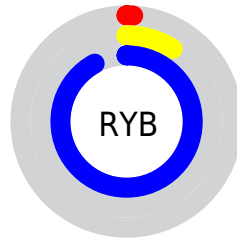

- Red (1%)
- Yellow (9%)
- Blue (92%)