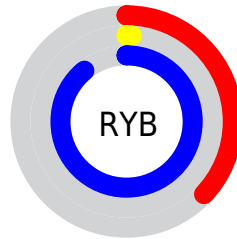

- Red (37%)
- Yellow (1%)
- Blue (89%)