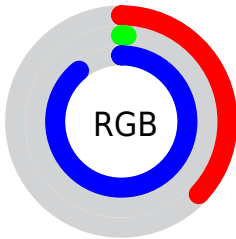

Distribution

- Red (37%)
- Green (1%)
- Blue (89%)