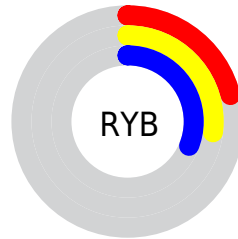

## Conversions Part 2

<b>Format</b>	<b>Color</b>
<b>R<sub>YB</sub></b>	54, 70, 78
Decimal	3558977
CIE Lab	31.00, -12.40, 4.76
CIE LCh	31, 13.284, 158.995
Yxy	6.6515, 0.2919, 0.3711
Android (android.graphics.Color)	4281749057 (0xFF364E41)
YUV	69.3420, -2.1406, -13.4549
Hunter-Lab	25.7905, -8.9312, 4.1698

# Details

The CIELCh color **31, 13.284, 158.995** is a dark color, and the websafe version is hex **336666**. A complement of this color would be **26, 13.657, 343.888**, and the grayscale version is **30, 0.005, 296.813**.

A 20% lighter version of the original color is **51, 13.224, 159.974**, and **11, 13.349, 159.364** is the 20% darker color. If you saturate the color by 10%, you get **30, 17.483, 157.988**, and if you desaturate by 10%, it is **32, 8.988, 159.898**.

# Distribution

 Red (21%)

 Green (31%)

 Blue (25%)

 Red (21%)

 Yellow (27%)

 Blue (31%)

 Cyan (31%)