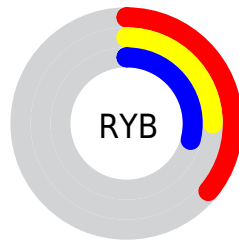

A 20% lighter version of the original color is **51, 14.131, 354.354**, and **11, 13.633, 355.988** is the 20% darker color. If you saturate the color by 10%, you get **28, 18.720, 356.351**, and if you desaturate by 10%, it is **34, 9.185, 353.941**.

# Distribution

Red (36%)

Green (25%)

Blue (29%)

Red (36%)

Yellow (25%)

Blue (29%)

Cyan (0%)