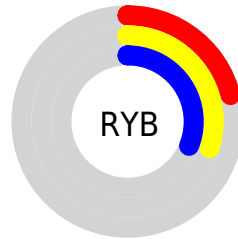

## Conversions Part 2

Format	Color
<a href="#">RYB</a>	<a href="#">54, 76, 79</a>
Decimal	<a href="#">3559225</a>
CIELab	<a href="#">31.00, -14.75, 10.02</a>
CIELCh	<a href="#">31, 17.828, 145.822</a>
Yxy	<a href="#">6.6515, 0.3042, 0.4015</a>
Android (android.graphics.Color)	<a href="#">4281749305 (0xFF364F39)</a>
YUV	<a href="#">69.0170, -5.9244, -13.1699</a>
Hunter-Lab	<a href="#">25.7905, -10.2554, 6.8455</a>

# Details

The CIELCh color **31, 17.828, 145.822** is a dark color, and the websafe version is hex **336666**. A complement of this color would be **26, 17.857, 329.586**, and the grayscale version is **29, 0.005, 296.813**.

A 20% lighter version of the original color is **51, 17.559, 145.311**, and **11, 17.735, 145.671** is the 20% darker color. If you saturate the color by 10%, you get **30, 23.356, 144.952**, and if you desaturate by 10%, it is **32, 12.201, 146.584**.

# Distribution

 Red (21%)

 Green (31%)

 Blue (22%)

 Red (21%)

 Yellow (30%)

 Blue (31%)

 Cyan (32%)