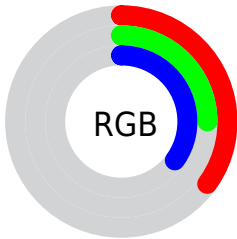

Distribution

Red (35%)

Green (25%)

Blue (35%)