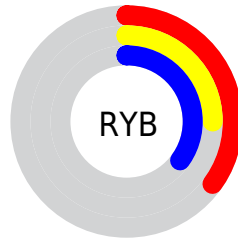

## Conversions Part 2

<b>Format</b>	<b>Color</b>
<a href="#">RYB</a>	<a href="#">88, 65, 89</a>
Decimal	<a href="#">5783897</a>
CIELab	<a href="#">31.00, 14.69, -10.44</a>
CIELCh	<a href="#">31, 18.026, 324.605</a>
Yxy	<a href="#">6.6515, 0.3136, 0.2675</a>
Android (android.graphics.Color)	<a href="#">4283973977 (0xFF584159)</a>
YUV	<a href="#">74.6130, 7.0928, 11.7404</a>
Hunter-Lab	<a href="#">25.7905, 8.8512, -5.8965</a>

A 20% lighter version of the original color is  $[51, 18.040, 324.348]$ , and  $[11, 17.603, 325.138]$  is the 20% darker color. If you saturate the color by 10%, you get  $[29, 24.667, 325.066]$ , and if you desaturate by 10%, it is  $[34, 11.291, 324.125]$ .

# Distribution

 Red (35%)

 Green (25%)

 Blue (35%)

 Red (35%)

 Yellow (25%)

 Blue (35%)

 Cyan (1%)