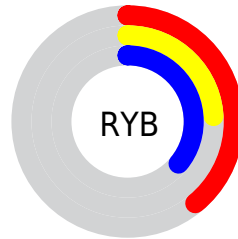

# Details

The CIELCh color **31, 26.050, 331.236** is a dark color, and the websafe version is hex **663366**. A complement of this color would be **38, 26.014, 146.076**, and the grayscale version is **32, 0.005, 296.813**.

A 20% lighter version of the original color is **51, 26.172, 331.794**, and **11, 25.746, 331.090** is the 20% darker color. If you saturate the color by 10%, you get **29, 32.245, 331.836**, and if you desaturate by 10%, it is **34, 19.542, 330.641**.

# Distribution

Red (39%)

Green (24%)

Blue (36%)

Red (39%)

Yellow (24%)

Blue (36%)

Cyan (0%)