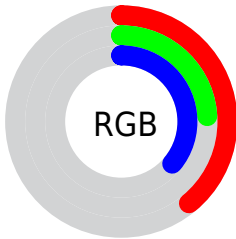

Distribution

Red (39%)

Green (24%)

Blue (36%)