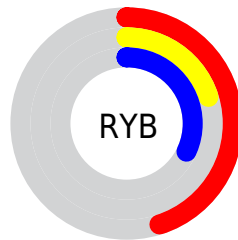

# Details

The CIELCh color **31, 32.522, 352.003** is a dark color, and the websafe version is hex **663366**. A complement of this color would be **44, 30.313, 159.931**, and the grayscale version is **31, 0.005, 296.813**.

A 20% lighter version of the original color is **51, 32.555, 352.116**, and **11, 32.605, 351.582** is the 20% darker color. If you saturate the color by 10%, you get **29, 37.433, 353.826**, and if you desaturate by 10%, it is **34, 27.029, 350.493**.

# Distribution

Red (45%)

Green (20%)

Blue (32%)

Red (45%)

Yellow (20%)

Blue (32%)

Cyan (0%)