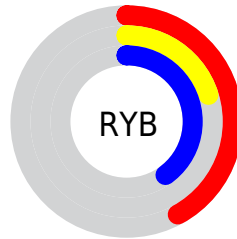

- Red (42%)
- Yellow (20%)
- Blue (40%)