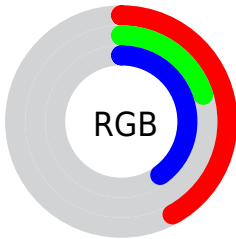

Distribution

- Red (42%)
- Green (20%)
- Blue (40%)