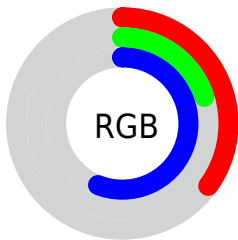

Distribution

- Red (35%)
- Green (20%)
- Blue (56%)