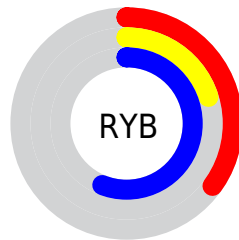

- Red (35%)
- Yellow (20%)
- Blue (56%)