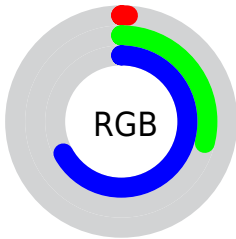

Distribution

- Red (1%)
- Green (29%)
- Blue (67%)