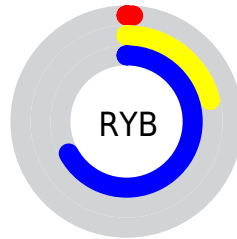

- Red (1%)
- Yellow (21%)
- Blue (67%)