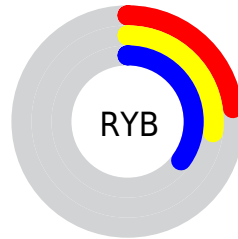

## Conversions Part 2

Format	Color
<b>RYB</b>	58, 70, 90
Decimal	3821146
CIELab	32.00, -4.40, -9.55
CIElCh	32, 10.517, 245.262
Yxy	7.0852, 0.2619, 0.2939
Android (android.graphics.Color)	4282011226 (0xFF3A4E5A)
YUV	73.3880, 8.1897, -13.4953
Hunter-Lab	26.6180, -4.2427, -5.2142

# Details

The CIELCh color **32, 10.517, 245.262** is a dark color, and the websafe version is hex **333333**. A complement of this color would be **31, 12.393, 57.856**, and the grayscale version is **31, 0.005, 296.813**.

A 20% lighter version of the original color is **52, 10.570, 244.677**, and **12, 10.310, 243.204** is the 20% darker color. If you saturate the color by 10%, you get **30, 13.176, 247.124**, and if you desaturate by 10%, it is **34, 7.707, 243.722**.

# Distribution

Red (23%)

Green (31%)

Blue (35%)

Red (23%)

Yellow (27%)

Blue (35%)

Cyan (36%)