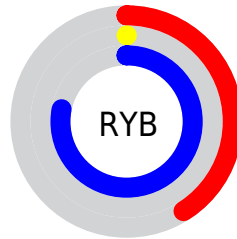

- Red (41%)
- Yellow (0%)
- Blue (78%)