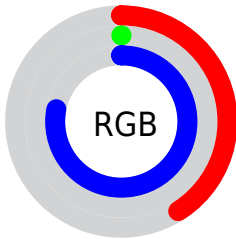

Distribution

- Red (41%)
- Green (0%)
- Blue (78%)