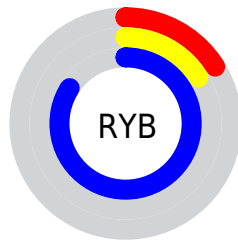

- Red (16%)
- Yellow (16%)
- Blue (84%)