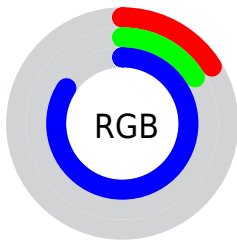

Distribution

- Red (16%)
- Green (16%)
- Blue (84%)