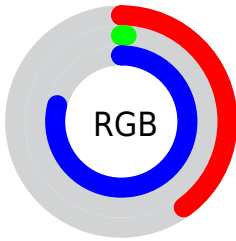

Distribution

- Red (40%)
- Green (1%)
- Blue (79%)