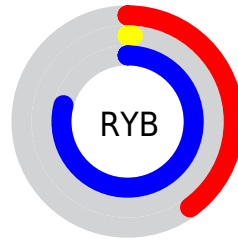

- Red (40%)
- Yellow (1%)
- Blue (79%)