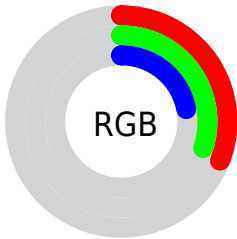

Distribution

Red (31%)

Green (30%)

Blue (22%)