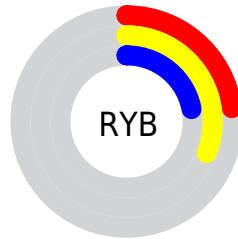

## Conversions Part 2

<b>Format</b>	<b>Color</b>
<b>R<sub>YB</sub></b>	<b>59, 78, 57</b>
Decimal	5131321
CIE <sub>Lab</sub>	32.00, -2.78, 11.63
CIE <sub>LCh</sub>	32, 11.956, 103.470
Yxy	7.0852, 0.3505, 0.3840
Android (android.graphics.Color)	4283321401 (0xFF4E4C39)
YUV	74.4320, -8.5940, 3.1291
Hunter-Lab	26.6180, -3.2209, 7.7216

# Details

The CIELCh color **32, 11.956, 103.470** is a dark color, and the websafe version is hex **333333**. A complement of this color would be **25, 12.510, 289.078**, and the grayscale version is **32, 0.005, 296.813**.

A 20% lighter version of the original color is **52, 12.134, 104.618**, and **12, 12.049, 101.741** is the 20% darker color. If you saturate the color by 10%, you get **32, 16.347, 102.505**, and if you desaturate by 10%, it is **32, 7.523, 104.437**.

# Distribution

Red (31%)

Green (30%)

Blue (22%)

Red (23%)

Yellow (31%)

Blue (22%)

Cyan (0%)