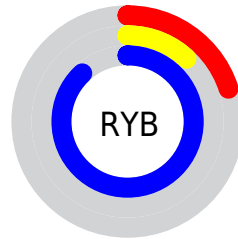

- Red (20%)
- Yellow (12%)
- Blue (88%)