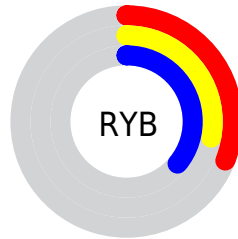

## Conversions Part 2

<b>Format</b>	<b>Color</b>
<b>R<sub>YB</sub></b>	78, 72, 93
Decimal	5130333
CIE Lab	32.00, 7.34, -11.45
CIE LCh	32, 13.600, 302.641
Yxy	7.0852, 0.2882, 0.2731
Android (android.graphics.Color)	4283320413 (0xFF4E485D)
YUV	76.1880, 8.2883, 1.5891
Hunter-Lab	26.6180, 3.5540, -6.7174

A 20% lighter version of the original color is **52, 13.698, 302.922**, and **12, 13.220, 301.370** is the 20% darker color. If you saturate the color by 10%, you get **29, 19.956, 303.377**, and if you desaturate by 10%, it is **35, 7.441, 301.981**.

# Distribution

Red (31%)

Green (28%)

Blue (36%)

Red (31%)

Yellow (28%)

Blue (36%)

Cyan (16%)