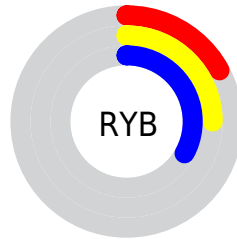

## Conversions Part 2

<b>Format</b>	<b>Color</b>
<b>R<sub>YB</sub></b>	44, 63, 85
Decimal	2904405
CIE <sub>Lab</sub>	32.00, -12.01, -6.49
CIE <sub>LCh</sub>	32, 13.650, 208.386
Yxy	7.0852, 0.2514, 0.3165
Android (android.graphics.Color)	4281094485 (0xFF2C5155)
YUV	70.3930, 7.2013, -23.1467
Hunter-Lab	26.6180, -8.8377, -2.9186

# Details

The CIELCh color **32, 13.650, 208.386** is a dark color, and the websafe version is hex **336666**. A complement of this color would be **24, 19.047, 30.932**, and the grayscale version is **30, 0.005, 296.813**.

A 20% lighter version of the original color is **52, 13.497, 210.647**, and **12, 12.574, 210.188** is the 20% darker color. If you saturate the color by 10%, you get **31, 15.668, 208.735**, and if you desaturate by 10%, it is **33, 11.297, 208.184**.

# Distribution

- Red (17%)
- Green (32%)
- Blue (33%)

- Red (17%)
- Yellow (25%)
- Blue (33%)

- Cyan (48%)
- Magenta (5%)
- Yellow (0%)
- Black (67%)

- Cyan (83%)
- Magenta (68%)
- Yellow (67%)