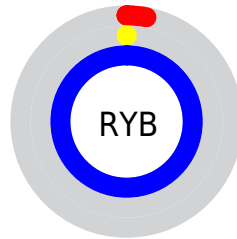

- Red (3%)
- Yellow (0%)
- Blue (99%)