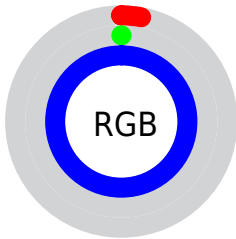

Distribution

- Red (3%)
- Green (0%)
- Blue (99%)