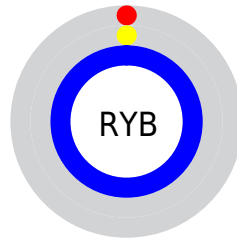

- Red (0%)
- Yellow (0%)
- Blue (100%)