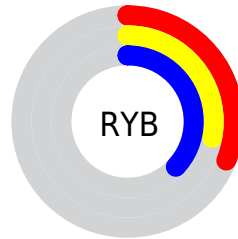

## Conversions Part 2

<b>Format</b>	<b>Color</b>
<b>R<sub>Y</sub>B</b>	79, 72, 94
Decimal	5195870
CIE Lab	32.00, 7.96, -11.87
CIE LCh	32, 14.294, 303.836
Yxy	7.0852, 0.2883, 0.2708
Android (android.graphics.Color)	4283385950 (0xFF4F485E)
YUV	76.6010, 8.5777, 2.1039
Hunter-Lab	26.6180, 3.9932, -7.0588

# Details

The CIELCh color **32, 14.294, 303.836** is a dark color, and the websafe version is hex **333333**. A complement of this color would be **39, 13.716, 121.261**, and the grayscale version is **32, 0.005, 296.813**.

A 20% lighter version of the original color is **52, 14.343, 303.994**, and **12, 13.982, 302.841** is the 20% darker color. If you saturate the color by 10%, you get **29, 20.716, 304.530**, and if you desaturate by 10%, it is **35, 8.061, 303.209**.

# Distribution

Red (31%)

Green (28%)

Blue (37%)

Red (31%)

Yellow (28%)

Blue (37%)

Cyan (16%)