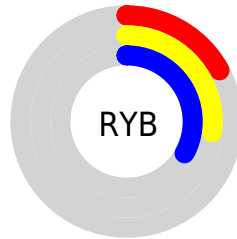

## Conversions Part 2

<b>Format</b>	<b>Color</b>
<b>RYB</b>	44, 70, 83
Decimal	2904896
CIELab	32.00, -18.90, 6.88
CIELCh	32, 20.116, 160.006
Yxy	7.0852, 0.2794, 0.3918
Android (android.graphics.Color)	4281094976 (0xFF2C5340)
YUV	69.1730, -2.5503, -22.0767
Hunter-Lab	26.6180, -12.7035, 5.3871

# Details

The CIELCh color **32, 20.116, 160.006** is a dark color, and the websafe version is hex **336666**. A complement of this color would be **24, 21.221, 348.783**, and the grayscale version is **29, 0.005, 296.813**.

A 20% lighter version of the original color is **52, 20.164, 160.265**, and **12, 19.721, 159.489** is the 20% darker color. If you saturate the color by 10%, you get **32, 23.989, 158.761**, and if you desaturate by 10%, it is **33, 16.029, 161.118**.

# Distribution

- Red (17%)
- Green (33%)
- Blue (25%)

- Red (17%)
- Yellow (27%)
- Blue (33%)

- Cyan (47%)
- Magenta (0%)
- Yellow (23%)
- Black (67%)

- Cyan (83%)
- Magenta (67%)
- Yellow (75%)