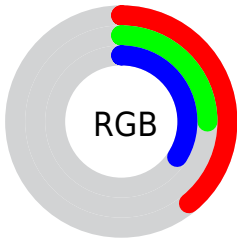

Distribution

- Red (39%)
- Green (25%)
- Blue (34%)