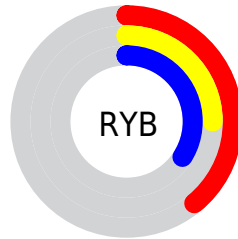

- Red (39%)
- Yellow (25%)
- Blue (34%)