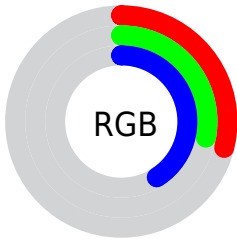

Distribution

Red (29%)

Green (28%)

Blue (41%)