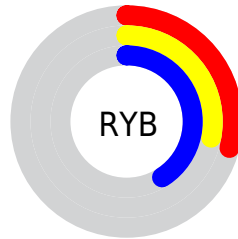

A 20% lighter version of the original color is  $[52, 21.032, 296.654]$ , and  $[12, 20.954, 295.144]$  is the 20% darker color. If you saturate the color by 10%, you get  $[28, 28.181, 297.165]$ , and if you desaturate by 10%, it is  $[36, 14.026, 294.597]$ .

# Distribution

Red (29%)

Green (28%)

Blue (41%)

Red (29%)

Yellow (28%)

Blue (41%)

Cyan (30%)