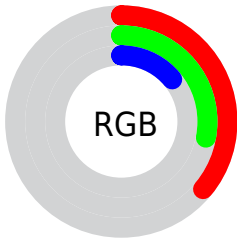

Distribution

- Red (36%)
- Green (28%)
- Blue (14%)