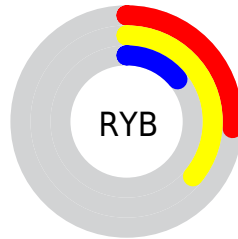

## Conversions Part 2

<b>Format</b>	<b>Color</b>
<a href="#">RYB</a>	<a href="#">66, 92, 35</a>
Decimal	<a href="#">6047779</a>
CIELab	<a href="#">32.00, 3.55, 25.13</a>
CIElCh	<a href="#">32, 25.380, 81.951</a>
Yxy	<a href="#">7.0852, 0.4224, 0.4223</a>
Android (android.graphics.Color)	<a href="#">4284237859 (0xFF5C4823)</a>
YUV	<a href="#">73.7620, -19.1097, 15.9947</a>
Hunter-Lab	<a href="#">26.6180, 0.9455, 12.8304</a>

# Details

The CIELCh color **32, 25.380, 81.951** is a dark color, and the websafe version is hex **666633**. A complement of this color would be **23, 25.028, 280.946**, and the grayscale version is **32, 0.005, 296.813**.

A 20% lighter version of the original color is **52, 25.154, 81.476**, and **12, 18.405, 77.801** is the 20% darker color. If you saturate the color by 10%, you get **31, 29.442, 80.540**, and if you desaturate by 10%, it is **33, 21.183, 83.302**.

# Distribution

-  Red (36%)
-  Green (28%)
-  Blue (14%)

-  Red (26%)
-  Yellow (36%)
-  Blue (14%)

-  Cyan (0%)
-  Magenta (22%)
-  Yellow (62%)
-  Black (64%)

-  Cyan (64%)
-  Magenta (72%)
-  Yellow (86%)