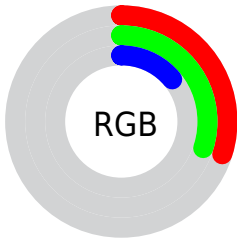

Distribution

Red (30%)

Green (30%)

Blue (14%)