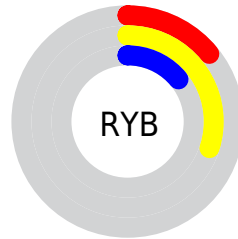

## Conversions Part 2

Format	Color
<a href="#">RYB</a>	<a href="#">35, 77, 35</a>
Decimal	<a href="#">5066019</a>
CIELab	<a href="#">32.00, -6.85, 24.67</a>
CIElCh	<a href="#">32, 25.606, 105.514</a>
Yxy	<a href="#">7.0852, 0.3843, 0.4473</a>
Android (android.graphics.Color)	<a href="#">4283256099 (0xFF4D4D23)</a>
YUV	<a href="#">72.2120, -18.3455, 4.1991</a>
Hunter-Lab	<a href="#">26.6180, -5.7597, 12.6913</a>

# Details

The CIELCh color **32, 25.606, 105.514** is a dark color, and the websafe version is hex **666633**. A complement of this color would be **16, 29.313, 297.268**, and the grayscale version is **31, 0.005, 296.813**.

A 20% lighter version of the original color is **52, 25.650, 105.879**, and **12, 18.536, 108.628** is the 20% darker color. If you saturate the color by 10%, you get **32, 29.768, 104.767**, and if you desaturate by 10%, it is **32, 21.156, 106.327**.

# Distribution

 Red (30%)

 Green (30%)

 Blue (14%)

 Red (14%)

 Yellow (30%)

 Blue (14%)

 Cyan (0%)