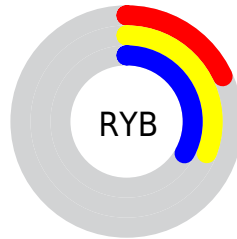

## Conversions Part 2

<b>Format</b>	<b>Color</b>
<b>R<sub>YB</sub></b>	46, 80, 84
Decimal	3036211
CIE <sub>Lab</sub>	32.00, -21.61, 15.18
CIE <sub>LCh</sub>	32, 26.403, 144.918
Yxy	7.0852, 0.3000, 0.4394
Android (android.graphics.Color)	4281226291 (0xFF2E5433)
YUV	68.8760, -8.8129, -20.0623
Hunter-Lab	26.6180, -14.1438, 9.2742

# Details

The CIELCh color **32, 26.403, 144.918** is a dark color, and the websafe version is hex **336633**. A complement of this color would be **25, 26.379, 330.775**, and the grayscale version is **29, 0.005, 296.813**.

A 20% lighter version of the original color is **52, 26.363, 145.211**, and **12, 26.120, 145.233** is the 20% darker color. If you saturate the color by 10%, you get **31, 31.838, 143.865**, and if you desaturate by 10%, it is **33, 20.723, 145.849**.

# Distribution

- Red (18%)
- Green (33%)
- Blue (20%)

- Red (18%)
- Yellow (31%)
- Blue (33%)

- Cyan (45%)
- Magenta (0%)
- Yellow (39%)
- Black (67%)

- Cyan (82%)
- Magenta (67%)
- Yellow (80%)