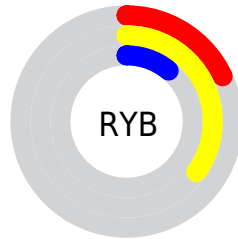

## Conversions Part 2

Format	Color
<a href="#">RYB</a>	<a href="#">47, 89, 27</a>
Decimal	<a href="#">5851675</a>
CIELab	<a href="#">32.00, 0.18, 29.61</a>
CIElCh	<a href="#">32, 29.606, 89.652</a>
Yxy	<a href="#">7.0852, 0.4252, 0.4461</a>
Android (android.graphics.Color)	<a href="#">4284041755 (0xFF594A1B)</a>
YUV	<a href="#">73.1270, -22.7406, 13.9206</a>
Hunter-Lab	<a href="#">26.6180, -1.3038, 14.0799</a>

# Details

The CIELCh color **32, 29.606, 89.652** is a dark color, and the websafe version is hex **666633**. A complement of this color would be **18, 32.272, 290.222**, and the grayscale version is **31, 0.005, 296.813**.

A 20% lighter version of the original color is **52, 29.430, 89.229**, and **12, 18.266, 87.708** is the 20% darker color. If you saturate the color by 10%, you get **31, 33.193, 88.364**, and if you desaturate by 10%, it is **33, 25.615, 90.899**.

# Distribution

-  Red (35%)
-  Green (29%)
-  Blue (11%)

-  Red (18%)
-  Yellow (35%)
-  Blue (11%)

-  Cyan (0%)
-  Magenta (17%)
-  Yellow (70%)
-  Black (65%)

-  Cyan (65%)
-  Magenta (71%)
-  Yellow (89%)