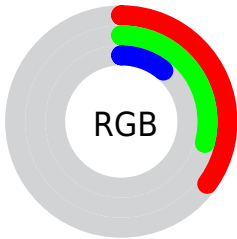

Distribution

- Red (35%)
- Green (29%)
- Blue (11%)