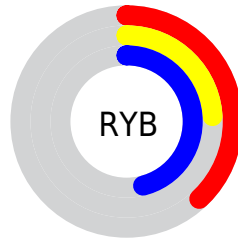

- Red (38%)
- Yellow (24%)
- Blue (46%)