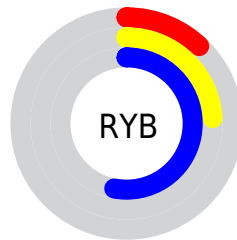

- Red (12%)
- Yellow (24%)
- Blue (53%)