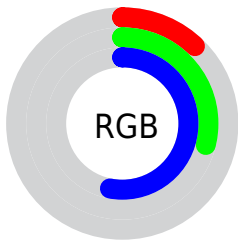

Distribution

- Red (12%)
- Green (29%)
- Blue (53%)