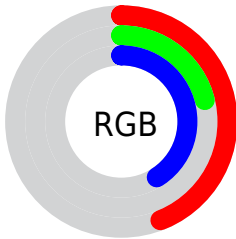

Distribution

- Red (44%)
- Green (21%)
- Blue (41%)