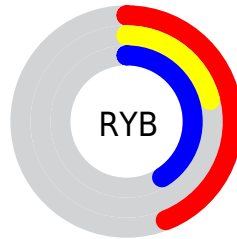

- Red (44%)
- Yellow (21%)
- Blue (41%)