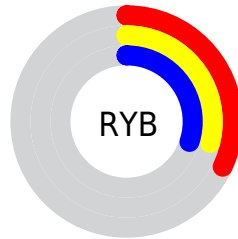

## Conversions Part 2

<b>Format</b>	<b>Color</b>
<b>R<sub>YB</sub></b>	81, 73, 77
Decimal	5327181
CIE Lab	32.00, 4.17, -1.17
CIE LCh	32, 4.334, 344.350
Yxy	7.0852, 0.3209, 0.3180
Android (android.graphics.Color)	4283517261 (0xFF51494D)
YUV	75.8480, 0.5679, 4.5183
Hunter-Lab	26.6180, 1.3666, 0.7103

# Details

The CIELCh color  $32, 4.334, 344.350$  is a dark color, and the websafe version is hex  $333333$ . A complement of this color would be  $34, 4.280, 162.959$ , and the grayscale version is  $32, 0.005, 296.813$ .

A 20% lighter version of the original color is  $52, 3.973, 344.063$ , and  $12, 4.553, 341.156$  is the 20% darker color. If you saturate the color by 10%, you get  $29, 8.816, 345.209$ , and if you desaturate by 10%, it is  $35, 0.059, 167.265$ .

# Distribution

-  Red (32%)
-  Green (29%)
-  Blue (30%)

-  Red (32%)
-  Yellow (29%)
-  Blue (30%)

-  Cyan (0%)
-  Magenta (10%)
-  Yellow (5%)
-  Black (68%)

-  Cyan (68%)
-  Magenta (71%)
-  Yellow (70%)