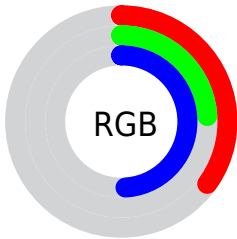

Distribution

Red (35%)

Green (24%)

Blue (49%)