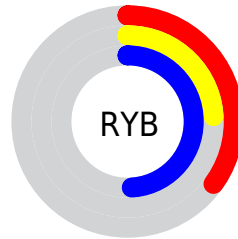

## Conversions Part 2

<b>Format</b>	<b>Color</b>
<b>R<sub>YB</sub></b>	90, 62, 126
Decimal	5914238
CIE <sub>Lab</sub>	32.00, 26.41, -31.91
CIE <sub>LCh</sub>	32, 41.419, 309.619
Yxy	7.0852, 0.2592, 0.1902
Android (android.graphics.Color)	4284104318 (0xFF5A3E7E)
YUV	77.6680, 23.8277, 10.8152
Hunter-Lab	26.6180, 18.1751, -27.0715

# Details

The CIELCh color **32, 41.419, 309.619** is a dark color, and the websafe version is hex **663366**. A complement of this color would be **49, 38.091, 124.514**, and the grayscale version is **33, 0.005, 296.813**.

A 20% lighter version of the original color is **52, 41.599, 309.800**, and **12, 40.994, 309.652** is the 20% darker color. If you saturate the color by 10%, you get **28, 49.729, 310.195**, and if you desaturate by 10%, it is **36, 32.992, 309.016**.

# Distribution

Red (35%)

Green (24%)

Blue (49%)

Red (35%)

Yellow (24%)

Blue (49%)

Cyan (29%)