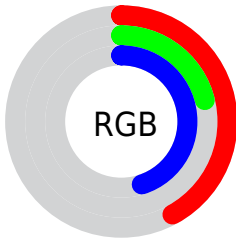

Distribution

- Red (42%)
- Green (21%)
- Blue (45%)