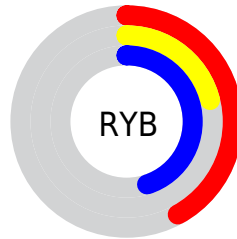

- Red (42%)
- Yellow (21%)
- Blue (45%)