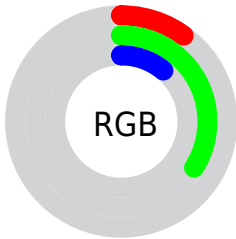

Distribution

- Red (10%)
- Green (34%)
- Blue (11%)