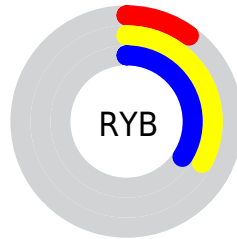

## Conversions Part 2

<b>Format</b>	<b>Color</b>
<b>R<sub>YB</sub></b>	25, 83, 87
Decimal	1660701
CIE <sub>Lab</sub>	32.00, -32.79, 27.39
CIE <sub>LCh</sub>	32, 42.729, 140.124
Yxy	7.0852, 0.2993, 0.5284
Android (android.graphics.Color)	4279850781 (0xFF19571D)
YUV	61.8500, -16.1950, -32.3174
Hunter-Lab	26.6180, -19.6708, 13.4879

# Details

The CIELCh color **32, 42.729, 140.124** is a dark color, and the websafe version is hex **336633**. A complement of this color would be **21, 41.872, 329.774**, and the grayscale version is **26, 0.004, 296.813**.

A 20% lighter version of the original color is **52, 43.102, 139.963**, and **13, 30.673, 142.007** is the 20% darker color. If you saturate the color by 10%, you get **32, 47.070, 138.953**, and if you desaturate by 10%, it is **32, 37.675, 141.280**.

# Distribution

- Red (10%)
- Green (34%)
- Blue (11%)

- Red (10%)
- Yellow (33%)
- Blue (34%)

- Cyan (71%)
- Magenta (0%)
- Yellow (67%)
- Black (66%)

- Cyan (90%)
- Magenta (66%)
- Yellow (89%)