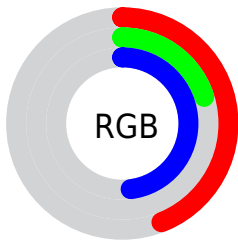

Distribution

- Red (44%)
- Green (20%)
- Blue (48%)