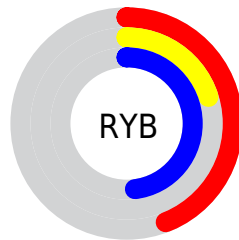

- Red (44%)
- Yellow (20%)
- Blue (48%)