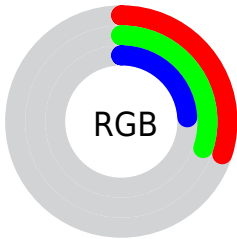

Distribution

- Red (30%)
- Green (30%)
- Blue (24%)