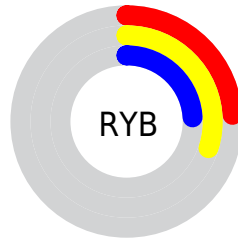

## Conversions Part 2

Format	Color
<a href="#">RYB</a>	<a href="#">62, 77, 61</a>
Decimal	<a href="#">5065789</a>
CIELab	<a href="#">32.00, -2.54, 9.09</a>
CIELCh	<a href="#">32, 9.439, 105.641</a>
Yxy	<a href="#">7.0852, 0.3412, 0.3726</a>
Android (android.graphics.Color)	<a href="#">4283255869</a> ( <a href="#">0xFF4D4C3D</a> )
YUV	<a href="#">74.5890, -6.6994, 2.1144</a>
Hunter-Lab	<a href="#">26.6180, -3.0677, 6.5117</a>

# Details

The CIELCh color **32, 9.439, 105.641** is a dark color, and the websafe version is hex **333333**. A complement of this color would be **27, 9.800, 289.739**, and the grayscale version is **32, 0.005, 296.813**.

A 20% lighter version of the original color is **52, 9.817, 106.475**, and **12, 9.194, 104.033** is the 20% darker color. If you saturate the color by 10%, you get **32, 13.944, 104.715**, and if you desaturate by 10%, it is **32, 4.900, 106.568**.

# Distribution

- Red (30%)
- Green (30%)
- Blue (24%)

- Red (24%)
- Yellow (30%)
- Blue (24%)

- Cyan (0%)
- Magenta (1%)
- Yellow (21%)
- Black (70%)

- Cyan (70%)
- Magenta (70%)
- Yellow (76%)