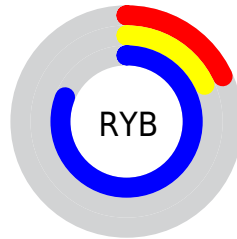

## Conversions Part 2

<b>Format</b>	<b>Color</b>
<b>R<sub>YB</sub></b>	47, 46, 207
Decimal	3092175
CIE Lab	32.00, 53.62, -81.01
CIE LCh	32, 97.150, 303.502
Yxy	7.0852, 0.1674, 0.0882
Android (android.graphics.Color)	4281282255 (0xFF2F2ECF)
YUV	64.6530, 70.1771, -15.4817
Hunter-Lab	26.6180, 43.5788, -114.5262

# Details

The CIELCh color **32, 97.150, 303.502** is a dark color, and the websafe version is hex **3333CC**. The color can be described as dark muted blue. A complement of this color would be **81, 75.152, 103.874**, and the grayscale version is **27, 0.004, 296.813**.

A 20% lighter version of the original color is **51, 91.722, 303.461**, and **17, 90.513, 306.287** is the 20% darker color. If you saturate the color by 10%, you get **28, 107.279, 305.162**, and if you desaturate by 10%, it is **37, 84.545, 301.424**.

# Distribution

- Red (18%)
- Green (18%)
- Blue (81%)

- Red (18%)
- Yellow (18%)
- Blue (81%)

- Cyan (77%)
- Magenta (78%)
- Yellow (0%)
- Black (19%)

- Cyan (81%)
- Magenta (82%)
- Yellow (19%)