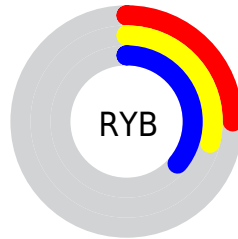

## Conversions Part 2

Format	Color
<a href="#">RYB</a>	<a href="#">64, 74, 93</a>
Decimal	<a href="#">4214621</a>
CIELab	<a href="#">33.00, -2.16, -10.12</a>
CIELCh	<a href="#">33, 10.349, 257.967</a>
Yxy	<a href="#">7.5373, 0.2671, 0.2898</a>
Android (android.graphics.Color)	<a href="#">4282404701 (0xFF404F5D)</a>
YUV	<a href="#">76.1110, 8.3263, -10.6213</a>
Hunter-Lab	<a href="#">27.4541, -2.8792, -5.6694</a>

# Details

The CIELCh color **33, 10.349, 257.967** is a dark color, and the websafe version is hex **666666**. A complement of this color would be **34, 11.299, 70.038**, and the grayscale version is **32, 0.005, 296.813**.

A 20% lighter version of the original color is **53, 10.137, 258.362**, and **13, 10.143, 257.555** is the 20% darker color. If you saturate the color by 10%, you get **31, 13.559, 259.923**, and if you desaturate by 10%, it is **35, 7.072, 256.308**.

# Distribution

Red (25%)

Green (31%)

Blue (36%)

Red (25%)

Yellow (29%)

Blue (36%)

Cyan (31%)