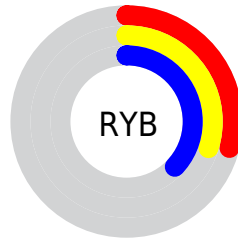

## Conversions Part 2

<b>Format</b>	<b>Color</b>
<b>R<sub>YB</sub></b>	73, 76, 94
Decimal	4803934
CIE Lab	33.00, 2.55, -10.49
CIE LCh	33, 10.796, 283.668
Yxy	7.5373, 0.2790, 0.2831
Android (android.graphics.Color)	4282994014 (0xFF494D5E)
YUV	77.7420, 8.0152, -4.1587
Hunter-Lab	27.4541, 0.2419, -5.9615

# Details

The CIELCh color **33, 10.796, 283.668** is a dark color, and the websafe version is hex **666666**. A complement of this color would be **38, 10.534, 98.593**, and the grayscale version is **33, 0.005, 296.813**.

A 20% lighter version of the original color is **53, 10.493, 283.309**, and **13, 10.851, 284.523** is the 20% darker color. If you saturate the color by 10%, you get **30, 15.855, 285.181**, and if you desaturate by 10%, it is **36, 5.881, 282.360**.

# Distribution

 Red (29%)

 Green (30%)

 Blue (37%)

 Red (29%)

 Yellow (30%)

 Blue (37%)

 Cyan (22%)