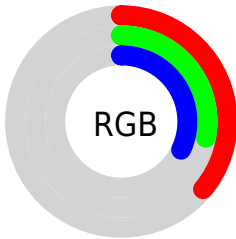

Distribution

Red (36%)

Green (28%)

Blue (32%)