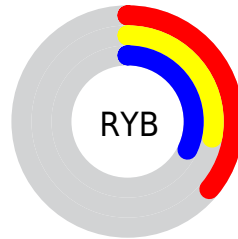

A 20% lighter version of the original color is  $[53, 10.207, 346.180]$ , and  $[13, 10.886, 346.664]$  is the 20% darker color. If you saturate the color by 10%, you get  $[30, 15.752, 346.374]$ , and if you desaturate by 10%, it is  $[36, 5.731, 344.527]$ .

# Distribution

Red (36%)

Green (28%)

Blue (32%)

Red (36%)

Yellow (28%)

Blue (32%)

Cyan (0%)