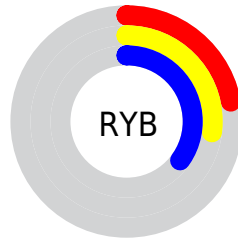

## Conversions Part 2

<b>Format</b>	<b>Color</b>
<b>R<sub>YB</sub></b>	55, 70, 89
Decimal	3625561
CIE <sub>Lab</sub>	33.00, -8.12, -7.33
CIE <sub>LCh</sub>	33, 10.943, 222.087
Yxy	7.5373, 0.2606, 0.3084
Android (android.graphics.Color)	4281815641 (0xFF375259)
YUV	74.7250, 7.0376, -17.2988
Hunter-Lab	27.4541, -6.6353, -3.5341

# Details

The CIELCh color **33, 10.943, 222.087** is a dark color, and the websafe version is hex **336666**. A complement of this color would be **29, 14.031, 39.878**, and the grayscale version is **32, 0.005, 296.813**.

A 20% lighter version of the original color is **53, 11.041, 223.440**, and **13, 10.887, 225.259** is the 20% darker color. If you saturate the color by 10%, you get **32, 13.258, 223.054**, and if you desaturate by 10%, it is **34, 8.365, 221.355**.

# Distribution

- Red (22%)
- Green (32%)
- Blue (35%)

- Red (22%)
- Yellow (27%)
- Blue (35%)

- Cyan (38%)
- Magenta (8%)
- Yellow (0%)
- Black (65%)

- Cyan (78%)
- Magenta (68%)
- Yellow (65%)