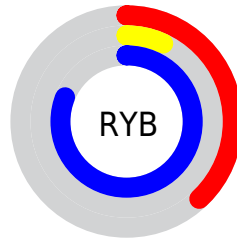

- Red (38%)
- Yellow (7%)
- Blue (81%)