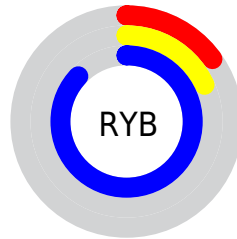

- Red (15%)
- Yellow (18%)
- Blue (87%)