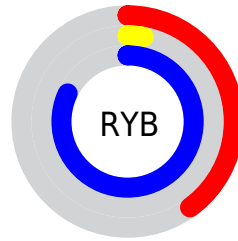

- Red (40%)
- Yellow (3%)
- Blue (82%)