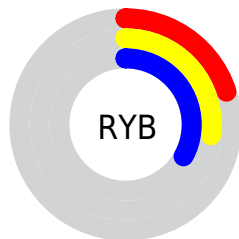

# Details

The CIELCh color **33, 11.946, 197.752** is a dark color, and the websafe version is hex **336666**. A complement of this color would be **25, 15.132, 22.432**, and the grayscale version is **31, 0.005, 296.813**.

A 20% lighter version of the original color is **53, 12.240, 195.465**, and **13, 12.113, 196.675** is the 20% darker color. If you saturate the color by 10%, you get **33, 14.524, 197.395**, and if you desaturate by 10%, it is **34, 9.064, 198.153**.

# Distribution

 Red (20%)

 Green (33%)

 Blue (33%)

 Red (20%)

 Yellow (27%)

 Blue (33%)

 Cyan (37%)