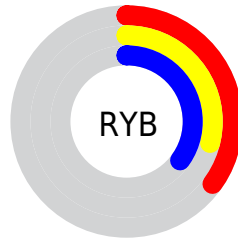

## Conversions Part 2

<b>Format</b>	<b>Color</b>
<b>R<sub>Y</sub>B</b>	88, 73, 89
Decimal	5785945
CIE Lab	33.00, 9.60, -7.08
CIE LCh	33, 11.925, 323.585
Yxy	7.5373, 0.3128, 0.2880
Android (android.graphics.Color)	4283976025 (0xFF584959)
YUV	79.3090, 4.7777, 7.6220
Hunter-Lab	27.4541, 5.1756, -3.3446

# Details

The CIELCh color  $33, 11.925, 323.585$  is a dark color, and the websafe version is hex  $666666$ . A complement of this color would be  $36, 11.890, 141.817$ , and the grayscale version is  $34, 0.005, 296.813$ .

A 20% lighter version of the original color is  $53, 11.691, 323.445$ , and  $13, 12.336, 322.051$  is the 20% darker color. If you saturate the color by 10%, you get  $30, 18.587, 324.052$ , and if you desaturate by 10%, it is  $36, 5.270, 323.103$ .

# Distribution

- Red (35%)
- Green (29%)
- Blue (35%)

- Red (35%)
- Yellow (29%)
- Blue (35%)

- Cyan (1%)
- Magenta (18%)
- Yellow (0%)
- Black (65%)

- Cyan (66%)
- Magenta (71%)
- Yellow (65%)