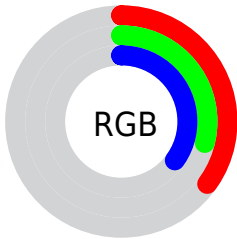

Distribution

- Red (35%)
- Green (29%)
- Blue (35%)