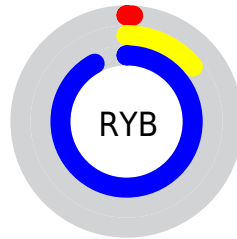

- Red (1%)
- Yellow (14%)
- Blue (92%)