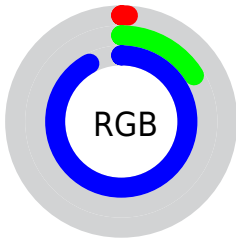

Distribution

- Red (1%)
- Green (16%)
- Blue (92%)