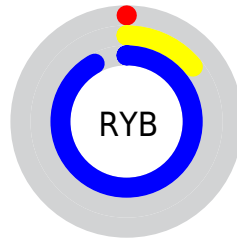

- Red (0%)
- Yellow (14%)
- Blue (92%)